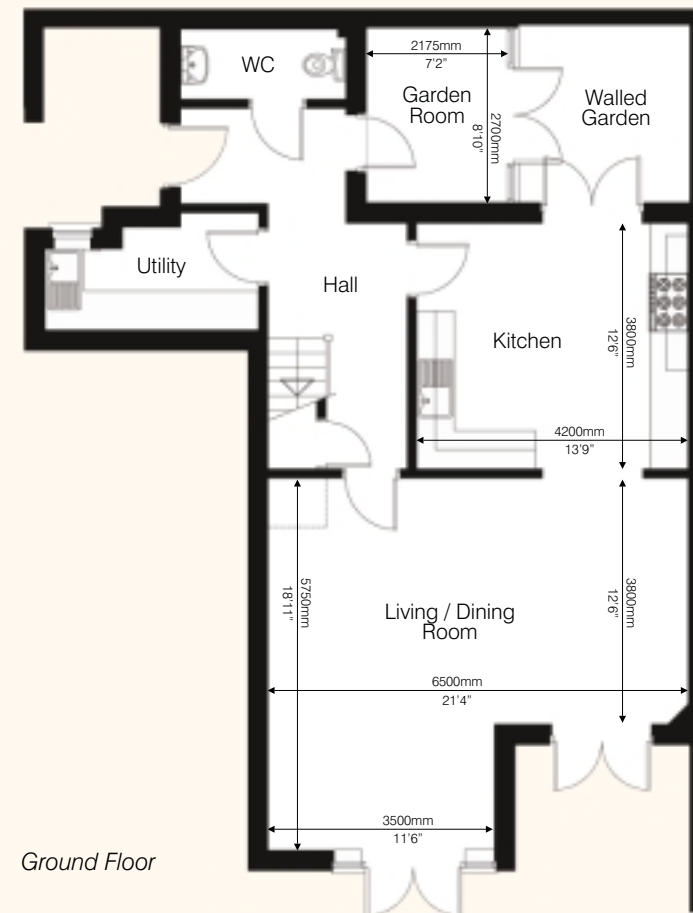

## II C R I V E L L I

With four floors and five bedrooms, Crivelli is one of Aspire's largest villas, with spacious and truly flexible family accommodation.

The ground floor features a spacious living / dining room and a generously proportioned kitchen which, along with a garden room, opens out onto a walled courtyard. There is also a separate utility room. From the large living / dining room, two sets of french doors open onto a second courtyard garden.

Four bedrooms benefit from their own en suite, with the master bedroom featuring a spiral staircase up to a stunning tower en suite with a panoramic view to the Purbecks. Bedroom 4 also offers marvellous views.

“...one of Aspire’s largest villas,  
with spacious and truly flexible  
family accommodation.”

*Tower En suite*

*First Floor*

*Second Floor*