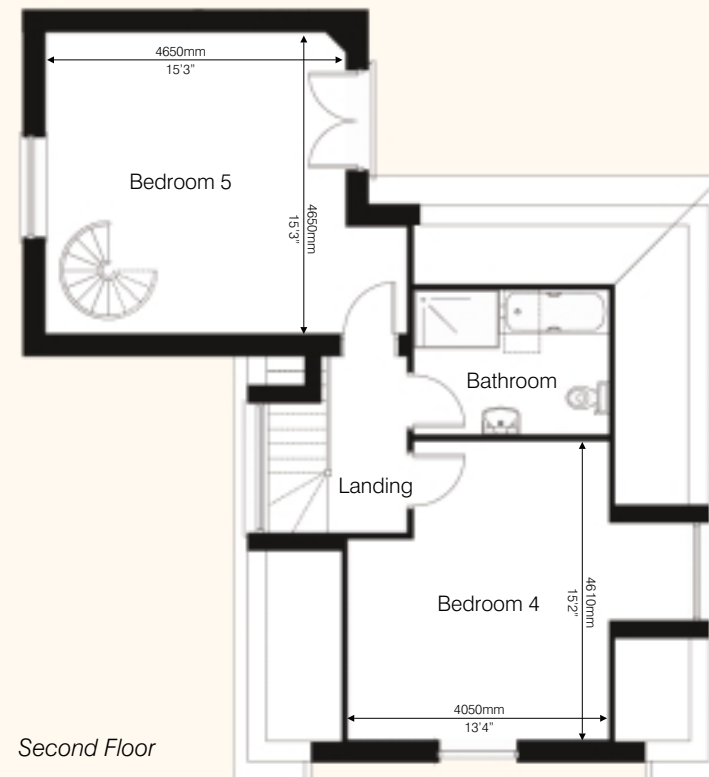

## II C R I V E L L I

With four floors and five bedrooms, Crivelli is one of Aspire's largest villas, with spacious and truly flexible family accommodation.

The ground floor features a spacious living / dining room and a generously proportioned kitchen which, along with a garden room, opens out onto a walled courtyard. There is also a separate utility room. From the large living / dining room, two sets of french doors open onto a second courtyard garden.

Four bedrooms benefit from their own en suite, with the master bedroom featuring a spiral staircase up to a stunning tower en suite with a panoramic view to the Purbecks. Bedroom 4 also offers marvellous views.

“...one of Aspire’s largest villas,  
with spacious and truly flexible  
family accommodation.”

*Tower En suite*

*First Floor*

*Second Floor*