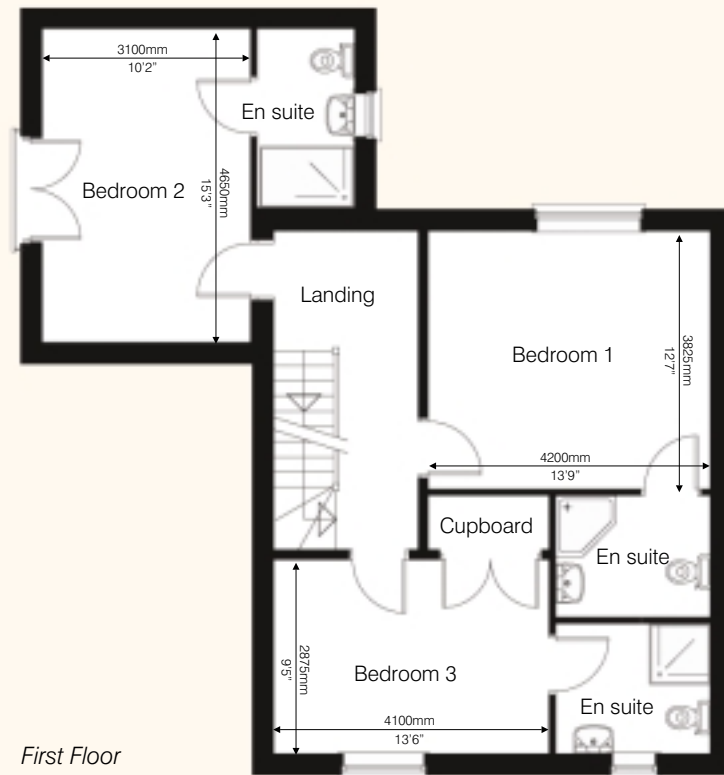

## II C R I V E L L I

With four floors and five bedrooms, Crivelli is one of Aspire's largest villas, with spacious and truly flexible family accommodation.

The ground floor features a spacious living / dining room and a generously proportioned kitchen which, along with a garden room, opens out onto a walled courtyard. There is also a separate utility room. From the large living / dining room, two sets of french doors open onto a second courtyard garden.

Four bedrooms benefit from their own en suite, with the master bedroom featuring a spiral staircase up to a stunning tower en suite with a panoramic view to the Purbecks. Bedroom 4 also offers marvellous views.

“...one of Aspire’s largest villas,  
with spacious and truly flexible  
family accommodation.”

*Tower En suite*

*First Floor*

*Second Floor*