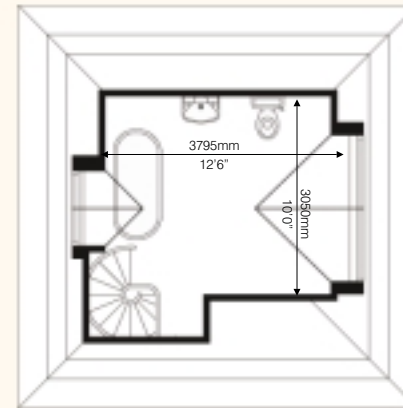

“...one of Aspire’s largest villas,
with spacious and truly flexible
family accommodation.”

Tower En suite