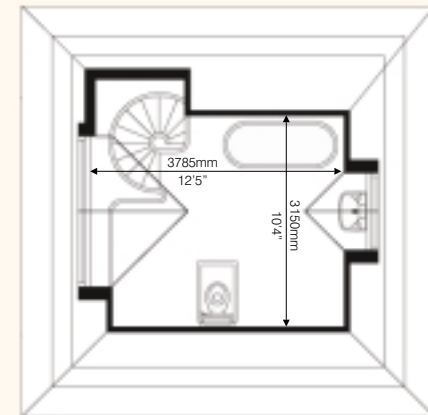

## VIII ROMANO

A four storey villa, with two spacious bedrooms on both the first and second floors and sumptuous en suites including the tower bathroom accessed by spiral staircase from bedroom 3.

Romano offers well designed ground floor accommodation, with a stunning glass ceiling spanning the kitchen and dining areas and flooding the open plan living space with light.

Ground Floor

“...a magnificent paved and landscaped courtyard garden, which lends the property a truly Mediterranean touch.”

First Floor

Second Floor

Tower En suite