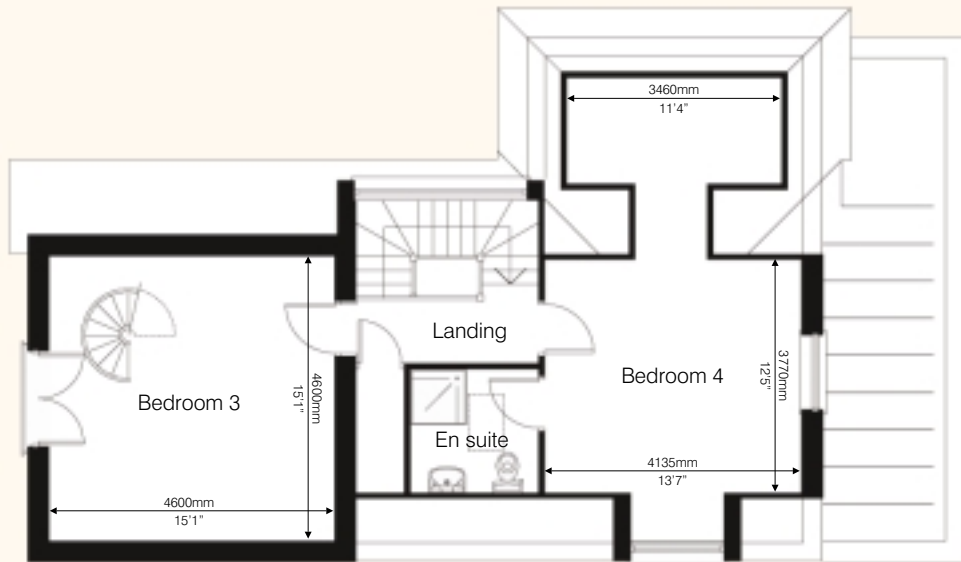

## VIII ROMANO

A four storey villa, with two spacious bedrooms on both the first and second floors and sumptuous en suites including the tower bathroom accessed by spiral staircase from bedroom 3.

Romano offers well designed ground floor accommodation, with a stunning glass ceiling spanning the kitchen and dining areas and flooding the open plan living space with light.

French doors from the living room open onto a magnificent paved and landscaped courtyard garden, which lends the property a truly Mediterranean touch.

Romano also benefits from a car port and integral garage.

Ground Floor

“...a magnificent paved and landscaped courtyard garden, which lends the property a truly Mediterranean touch.”

First Floor

Second Floor

Tower En suite