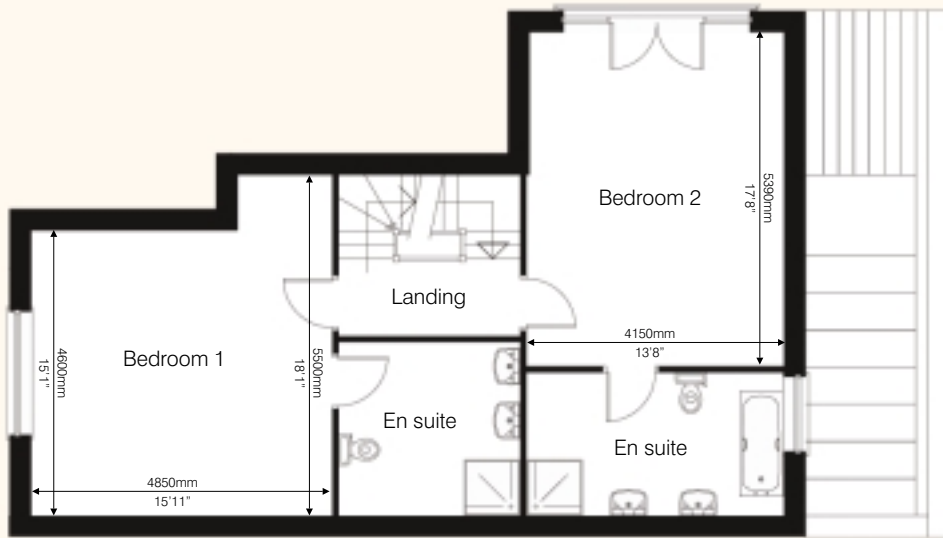

## VIII ROMANO

A four storey villa, with two spacious bedrooms on both the first and second floors and sumptuous en suites including the tower bathroom accessed by spiral staircase from bedroom 3.

Romano offers well designed ground floor accommodation, with a stunning glass ceiling spanning the kitchen and dining areas and flooding the open plan living space with light.

French doors from the living room open onto a magnificent paved and landscaped courtyard garden, which lends the property a truly Mediterranean touch.

Romano also benefits from a car port and integral garage.

Ground Floor

“...a magnificent paved and landscaped courtyard garden, which lends the property a truly Mediterranean touch.”

First Floor

Second Floor

Tower En suite