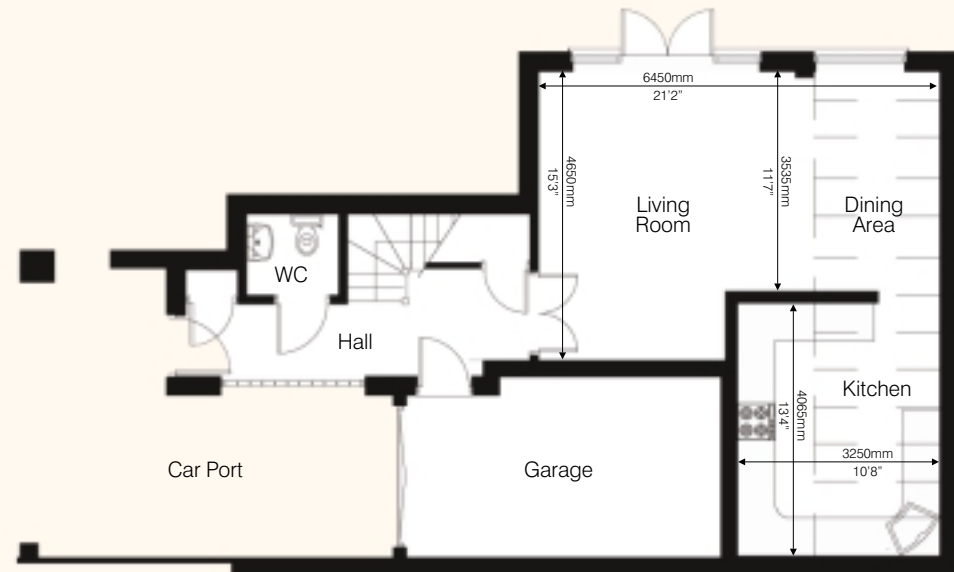

## VIII ROMANO

A four storey villa, with two spacious bedrooms on both the first and second floors and sumptuous en suites including the tower bathroom accessed by spiral staircase from bedroom 3.

Romano offers well designed ground floor accommodation, with a stunning glass ceiling spanning the kitchen and dining areas and flooding the open plan living space with light.

French doors from the living room open onto a magnificent paved and landscaped courtyard garden, which lends the property a truly Mediterranean touch.

Romano also benefits from a car port and integral garage.

Ground Floor

“...a magnificent paved and landscaped courtyard garden, which lends the property a truly Mediterranean touch.”

First Floor

Second Floor

Tower En suite